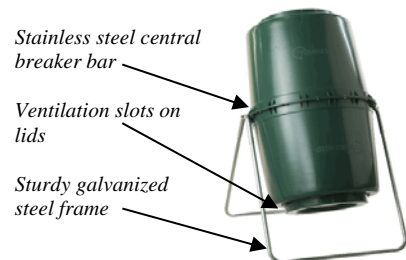

Wriggly Wranch Worm Compost Bin

(Comparable Value = \$ 119.00)

Worms convert fruit and vegetable scraps into organic fertilizer for house and garden plants.

- Capacity: Holds up to 17,000 worms in extra large capacity working trays
Dimensions: 22 3/4" L x 15 3/4" W x 25 1/2" H (fully assembled)
Assembly: Easy to assemble and maintain
Material: 100% recycled material (black color)
Features: Patented 2-tier stacking design allows for easy harvesting and maximum circulation
Made for individuals of all ages and abilities
Cut out handles for easy transfer of compost into garden
Bottom tray has one screw in tap for liquid collection
Perfect for homes, condos, apartments, and schools
Ideal for indoor or outdoor use

Compost Tumbler

(Comparable Value = \$ 230.00)

Convert yard trimmings into compost for house and garden plants.

- Capacity: 58 Gallons
Dimensions: 45" x 33 1/2" x 33" (fully assembled)
Assembly: Easy to assemble and maintain
Material: 100% recycled material (green color)
Durable, sturdy, well built construction
Features: Stainless steel central breaker bar mixes & aerates to breakdown material faster
Tumbling action keeps the contents mixed well, creating organic compost faster
Sturdy galvanized tubular steel frame/legs that will not rust
2 interchangeable screw on lids with ventilation slots to keep compost well aerated
Can be placed on hard surface such as concrete or pavers
Spins vertically to maximize compost production
A daily spin will produce compost in as little as 21 days
Perfect for homes, condos, apartments, and schools