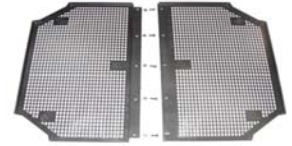

Wriggly Wranch Worm Compost Bin

(Comparable Value = \$ 119.00)

Worms convert fruit and vegetable scraps into organic fertilizer for house and garden plants.

- Capacity: Holds up to 17,000 worms in extra large capacity working trays
Dimensions: 22 3/4" L x 15 3/4" W x 25 1/2" H (fully assembled)
Assembly: Easy to assemble and maintain
Material: 100% recycled material (black color)
Features: Patented 2-tier stacking design allows for easy harvesting and maximum circulation
Made for individuals of all ages and abilities
Cut out handles for easy transfer of compost into garden
Bottom tray has one screw in tap for liquid collection
Perfect for homes, condos, apartments, and schools
Ideal for indoor or outdoor use

Compost Tumbler

(Comparable Value = \$ 230.00)

Convert yard trimmings into compost for house and garden plants.

- Capacity: 58 Gallons
Dimensions: 45" x 33 1/2" x 33" (fully assembled)
Assembly: Easy to assemble and maintain
Material: 100% recycled material (green color)
Durable, sturdy, well built construction
Features: Stainless steel central breaker bar mixes & aerates to breakdown material faster
Tumbling action keeps the contents mixed well, creating organic compost faster
Sturdy galvanized tubular steel frame/legs that will not rust
2 interchangeable screw on lids with ventilation slots to keep compost well aerated
Can be placed on hard surface such as concrete or pavers
Spins vertically to maximize compost production
A daily spin will produce compost in as little as 21 days
Perfect for homes, condos, apartments, and schools

Member tested and recommended by National Home Gardening Club

Soil Saver Compost Bin Accessories

Soil Saver Base (Optional)

Base fastens easily together using two halves and screws provided
Soil Saver compost bin sits inside the raised lip on outermost edge of base
Base keeps burrowing animals out of compost pile